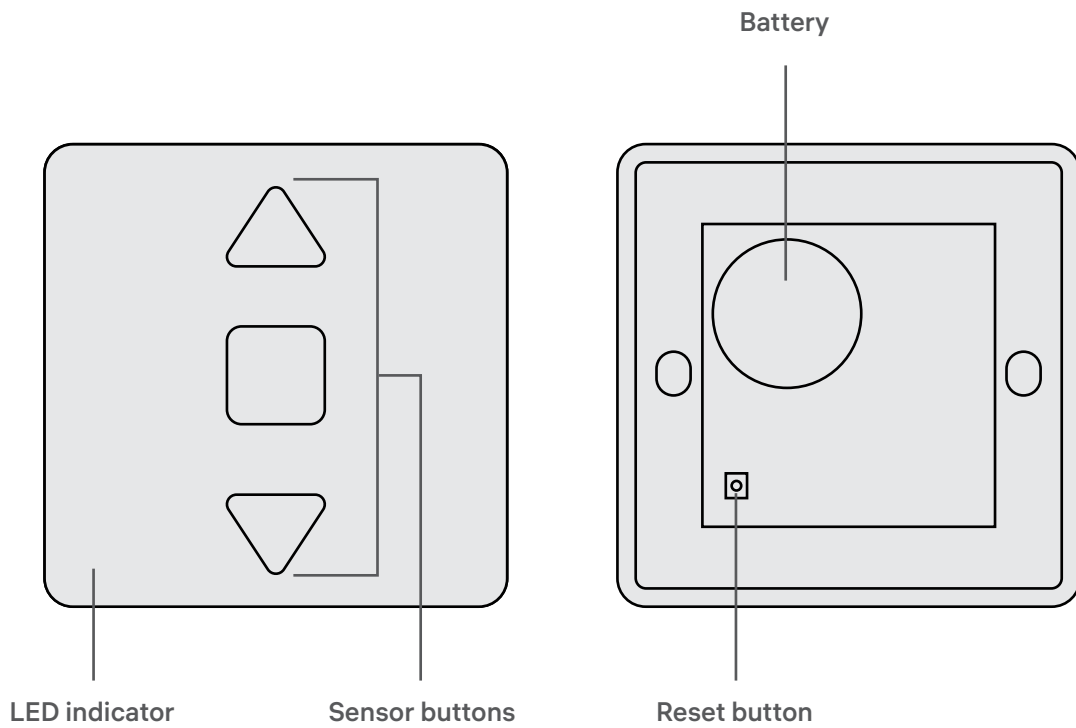

REMOTE CONTROL PANEL FOR CURTAINS

RL-3128

Technical Data Sheet

Description

Rubetek Remote Control Panel for Curtains is a battery-powered wireless device. It helps to control Motorized Ball Valve RLP-3810 or Wi-Fi Double Switch Relay RE-3315 in roller mode. Panel is equipped with a radio module. It sends a signal to the hub device by your touch and connected accessory starts open or close.

To add Remote Control Panel for Curtain in the mobile app you need a hub device.

Key Features

Wireless

RF 868 MHz

Battery life up to 3 years

XTEA Encryption

Over-the-Air updates

Indoor use

Mobile app

The mobile app allows you to manage the device from any place in the world. You may switch on devices and monitor their operation even when you're hundreds of miles away from home.

Dimensions

Basic Layout

Specifications

Connection type	RF 868 MHz
Radio signal range	up to 200 m outdoors
Operating voltage	3 V
Battery	CR2450
Battery life	up to 3 years
Operability confirmation interval	30 min
Battery level data	yes
RSSI (Received signal strength indicator)	yes
FOTA (Firmware Over-the-Air)	yes
Operating temperature	0°C...+40°C
Operating humidity	up to 80% non-condensing
Installation	interior only
Case material	plastic, glass
Dimensions	80×80×12 mm
Weight	100 g