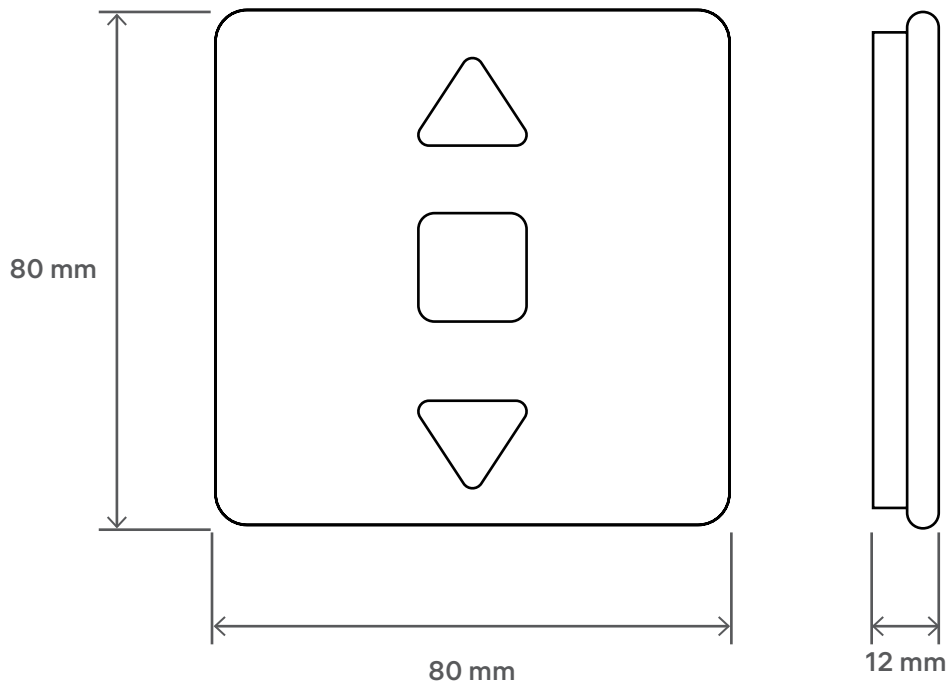

REMOTE CONTROL PANEL FOR CURTAINS

RL-3128

Technical Data Sheet

Description

Rubetek Remote Control Panel for Curtains is a battery-powered wireless device. It helps to control Motorized Ball Valve RLP-3810 or Wi-Fi Double Switch Relay RE-3315 in roller mode. Panel is equipped with a radio module. It sends a signal to the hub device by your touch and connected accessory starts open or close.

To add Remote Control Panel for Curtain in the mobile app you need a hub device.

Key Features

Wireless

RF 868 MHz

Battery life up to 3 years

XTEA Encryption

Over-the-Air updates

Indoor use

Basic Layout

Specifications

Connection type	RF 868 MHz
Radio signal range	up to 200 m outdoors
Operating voltage	3 V
Battery	CR2450
Battery life	up to 3 years
Operability confirmation interval	30 min
Battery level data	yes
RSSI (Received signal strength indicator)	yes
FOTA (Firmware Over-the-Air)	yes
Operating temperature	0°C...+40°C
Operating humidity	up to 80% non-condensing
Installation	interior only
Case material	plastic, glass
Dimensions	80×80×12 mm
Weight	100 g