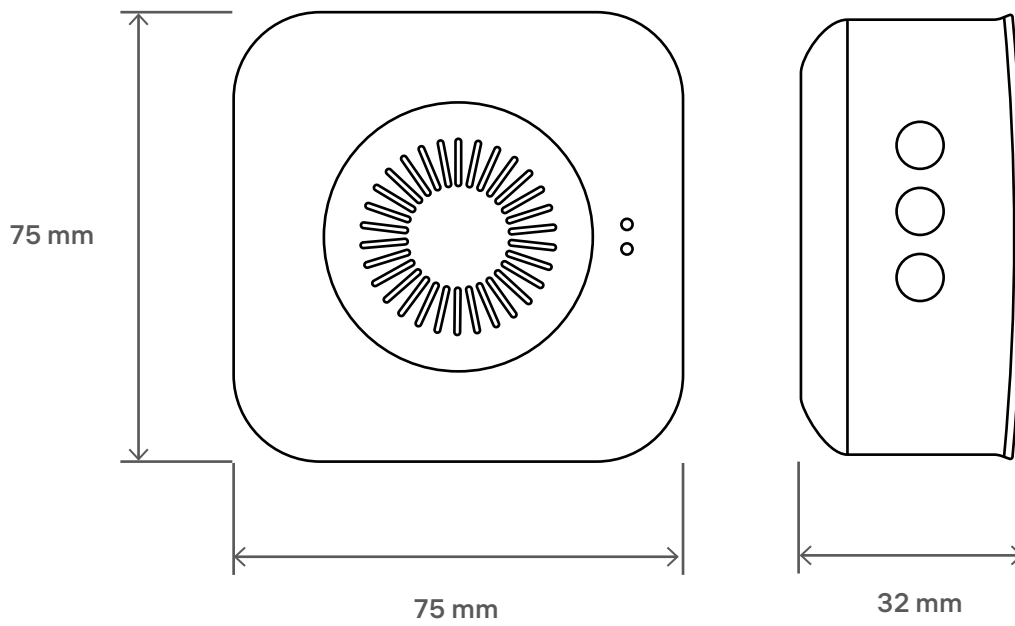

Dimensions

Basic Layout

Specifications

General Parameters

Connection type	RF 433 MHz
Radio signal range	up to 100 m outdoors
Battery	3×AA LR6 1.5V
Reset	yes
Ringtone	4 optional melodies
Volume	adjustable
Installation	interior only
Mounting method	on horizontal surfaces
Dimensions	75×75×32 mm
Weight	80 g