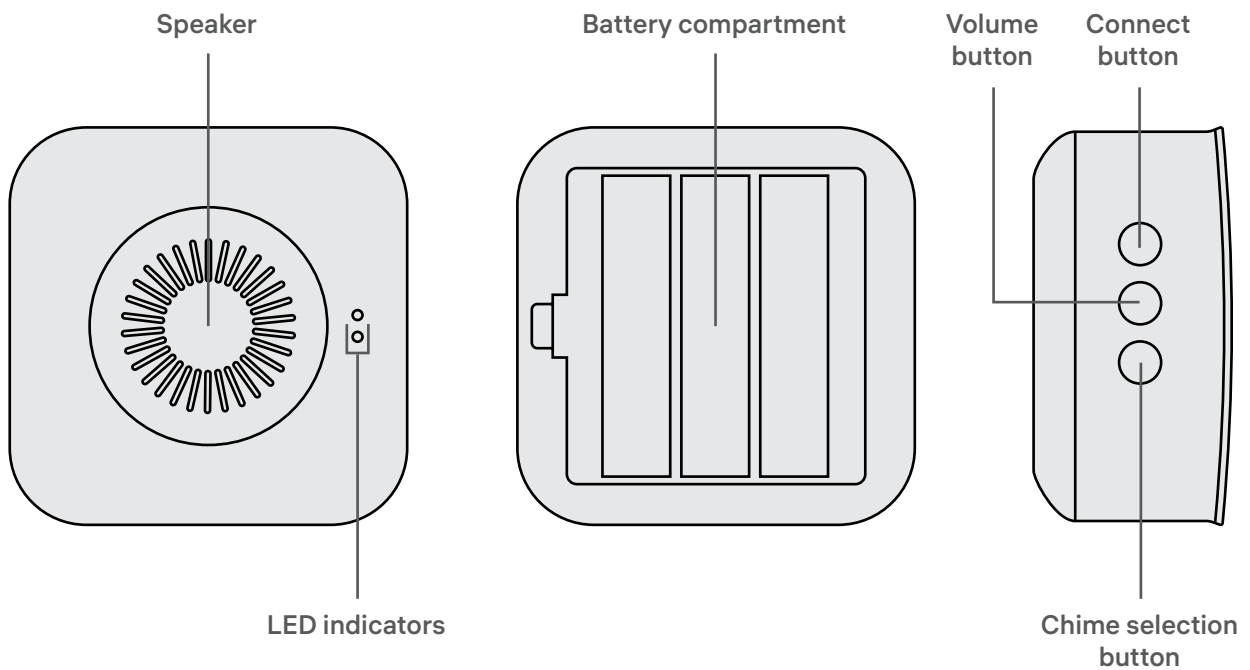

WIRELESS CHIME

RV-3443

Technical Data Sheet

Description

Rubetek Wireless Chime RV-3443 is a battery-powered doorbell accessory that enhances the functionality of Rubetek IP Intercoms (RV-3440, RV-3441, RV-3442). It allows you to choose one of 4 different chime sounds to accompany intercom calls and change their volume level to make sure they are heard in all rooms.

Key Features

RF 433 MHz

4 polyphonic signals

Up to 100 m wireless range

Adjustable volume

Mobile app

The mobile app allows you to manage the device from any place in the world. You may switch on devices and monitor their operation even when you're hundreds of miles away from home.

Dimensions

Basic Layout

Specifications

General Parameters

Connection type	RF 433 MHz
Radio signal range	up to 100 m outdoors
Battery	3×AA LR6 1.5V
Reset	yes
Ringtone	4 optional melodies
Volume	adjustable
Installation	interior only
Mounting method	on horizontal surfaces
Dimensions	75×75×32 mm
Weight	80 g