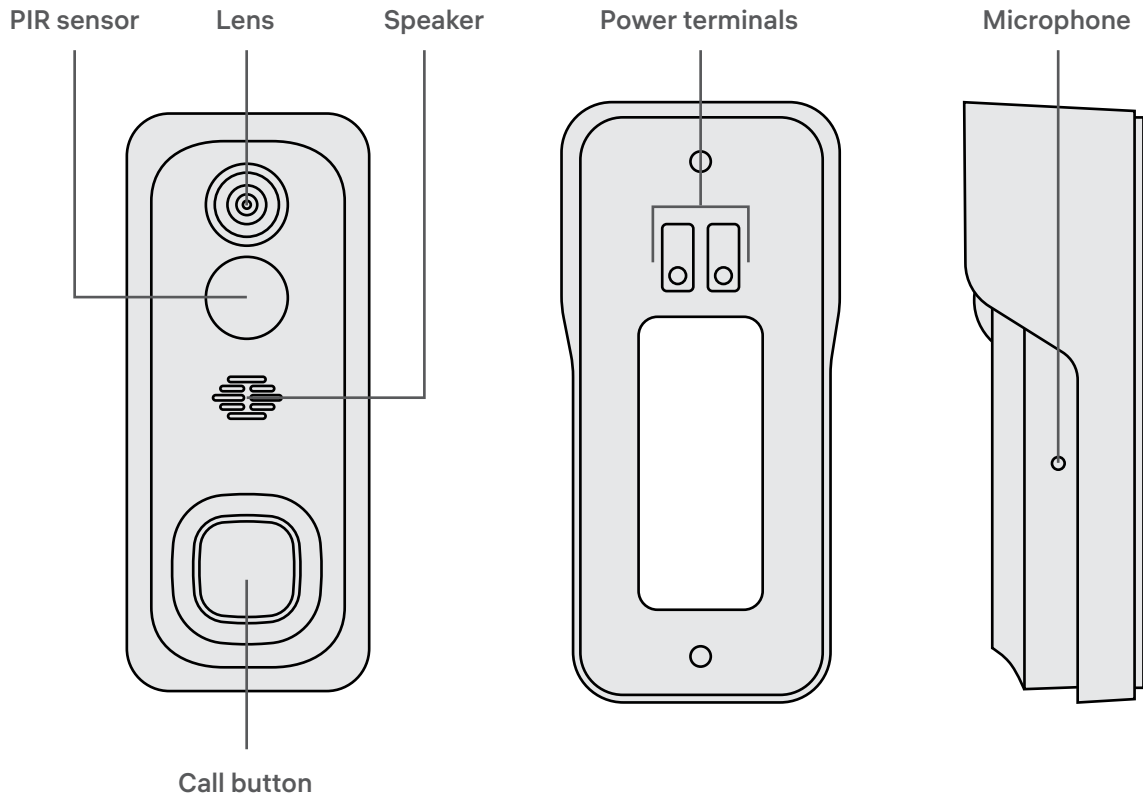

IP INTERCOM
RV-3440

Technical Data Sheet

Description

Rubetek IP Intercom RV-3440 uses 2.4 GHz Wi-Fi technology. It helps to receive calls from visitors and monitor the surroundings of your home or apartment using the mobile app. Intercom is equipped with rechargeable Li batteries, PIR motion and noise sensors, two-way audio and infrared illumination. Thanks to local storage support, no event or notification will be missed out.

Key Features

2 MP CMOS sensor

Rechargeable Li batteries

PIR motion sensor

Night vision

Solar panel support

MicroSD up to 128 GB

Mobile app

The mobile app allows you to manage the device from any place in the world. You may switch on devices and monitor their operation even when you're hundreds of miles away from home.

Dimensions

Basic Layout

Specifications

Connection type	Wi-Fi
Wi-Fi frequency range	2.4 GHz
Support for 5GHz networks	no
Resolution	Full HD 1080P (1920×1080) VGA (640×360)
Sensor	1/2.9" 2 MP CMOS
Lens	2.4 mm F2.0
FOV(H/V/D)	120°/64°/145°
Minimum illumination level	color 0.1 lx, b/w 0.01 lx
IR distance	10 m
Day/Night mode	auto/color/b&w
PIR detection range	5 m
PIR angle	100°
Video compression	H.264
Frame rate	25 fps
Streaming protocol	WebRTC
Audio compression	G.711
Type of audio connection	half-duplex
Microphone range	5 m
PoE support	no
Local storage	microSD up to 128 GB and write speed up to 10 Mbit/sec
Backup power supply	5200 mAh rechargeable Li batteries
Battery life	2-3 months (10 times wake up per day)
Power supply	DC 5 V, 1 A/AC 12~24 V
Power consumption	2 W
Cable length	1 m
Protection rating	IP65
Installation	outdoors
Mounting method	on vertical surfaces
Operating temperature	-20°C...+50°C
Operating humidity	up to 90% non-condensing
Dimensions	62×41×134 mm
Weight	200 g