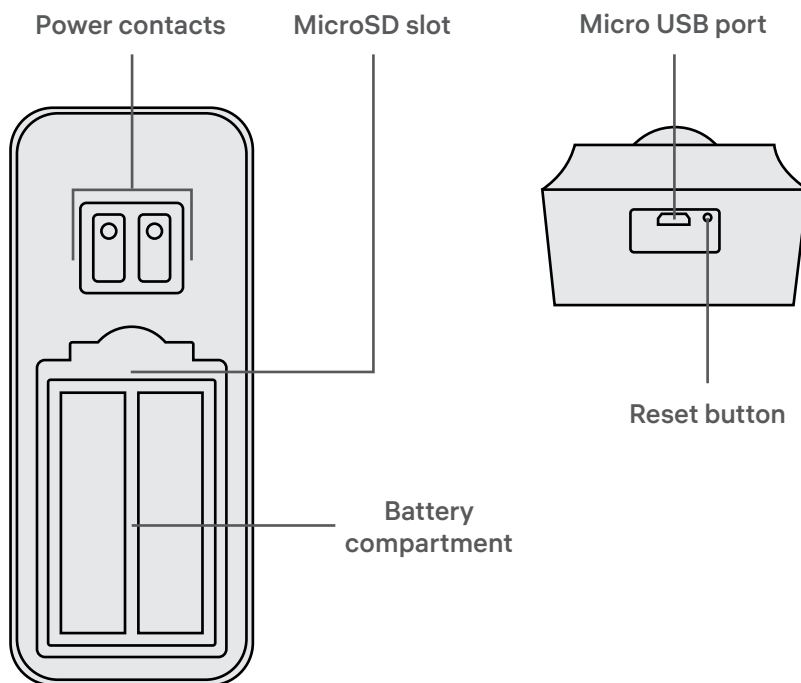

IP INTERCOM
RV-3440

Technical Data Sheet

Description

Rubetek IP Intercom RV-3440 uses 2.4 GHz Wi-Fi technology. It helps to receive calls from visitors and monitor the surroundings of your home or apartment using the mobile app. Intercom is equipped with rechargeable Li batteries, PIR motion and noise sensors, two-way audio and infrared illumination. Thanks to local storage support, no event or notification will be missed out.

Key Features

2 MP CMOS sensor

Rechargeable Li batteries

PIR motion sensor

Night vision

Solar panel support

MicroSD up to 128 GB

Mobile app

The mobile app allows you to manage the device from any place in the world. You may switch on devices and monitor their operation even when you're hundreds of miles away from home.

Dimensions

Basic Layout

Specifications

Connection type	Wi-Fi
Wi-Fi frequency range	2.4 GHz
Support for 5GHz networks	no
Resolution	Full HD 1080P (1920×1080) VGA (640×360)
Sensor	1/2.9" 2 MP CMOS
Lens	2.4 mm F2.0
FOV(H/V/D)	120°/64°/145°
Minimum illumination level	color 0.1 lx, b/w 0.01 lx
IR distance	10 m
Day/Night mode	auto/color/b&w
PIR detection range	5 m
PIR angle	100°
Video compression	H.264
Frame rate	25 fps
Streaming protocol	WebRTC
Audio compression	G.711
Type of audio connection	half-duplex
Microphone range	5 m
PoE support	no
Local storage	microSD up to 128 GB and write speed up to 10 Mbit/sec
Backup power supply	5200 mAh rechargeable Li batteries
Battery life	2-3 months (10 times wake up per day)
Power supply	DC 5 V, 1 A/AC 12~24 V
Power consumption	2 W
Cable length	1 m
Protection rating	IP65
Installation	outdoors
Mounting method	on vertical surfaces
Operating temperature	-20°C...+50°C
Operating humidity	up to 90% non-condensing
Dimensions	62×41×134 mm
Weight	200 g