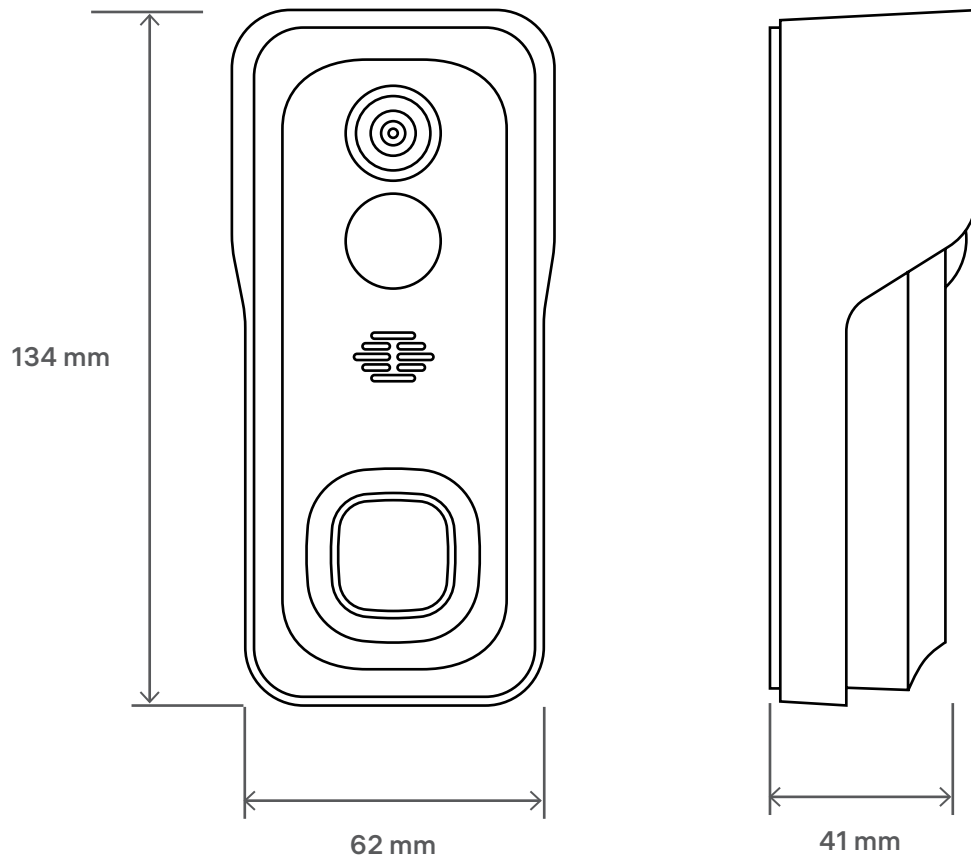

Dimensions