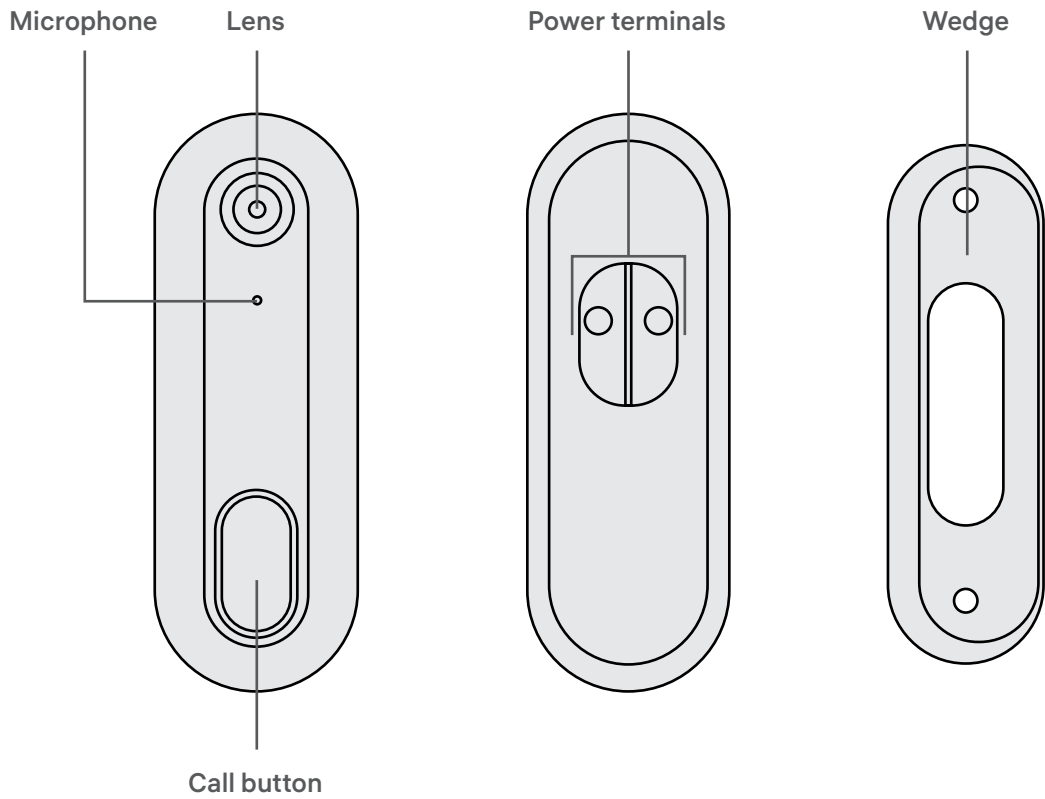

2 MP CMOS sensor

Two-way audio

Motion detection

Night vision

24/7 video streaming

MicroSD up to 128 GB

Mobile app

The mobile app allows you to manage the device from any place in the world. You may switch on devices and monitor their operation even when you're hundreds of miles away from home.

Dimensions

Basic Layout

Specifications

Connection type	Wi-Fi
Wi-Fi frequency range	2.4 GHz
Support for 5GHz networks	no
Resolution	Full HD 1080P (1920×1080) VGA (640×360)
Sensor	1/2.9" 2 MP CMOS
Lens	2.4 mm F2.0
FOV(H/V/D)	120°/64°/145°
Minimum illumination level	color 0.1 lx, b/w 0.01 lx
IR distance	10 m
Day/Night mode	auto/color/b&w
Video compression	H.264
Frame rate	25 fps
Streaming protocol	ONVIF, WebRTC, RTSP
Audio compression	G.711
Type of audio connection	half-duplex
Microphone range	5 m
PoE support	no
Local storage	microSD up to 128 GB and write speed up to 10 Mbit/sec
Backup power supply	no
Power supply	DC 5 V, 1 A/AC 12~24 V
Power consumption	4.5 W
Protection rating	IP54
Installation	outdoors
Mounting method	on vertical surfaces
Operating temperature	-20°C...+50°C
Operating humidity	up to 90% non-condensing
Dimensions	41×27×115 mm
Weight	80 g