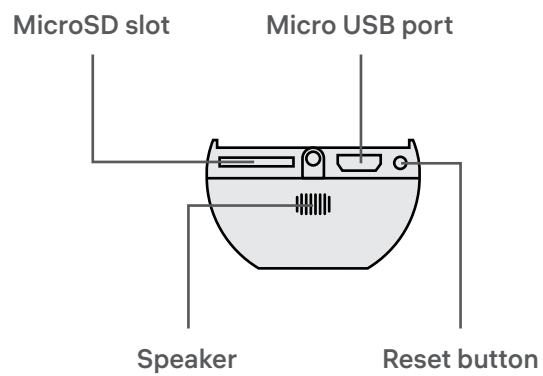

IP INTERCOM
RV-3441

Technical Data Sheet

Description

Rubetek IP Intercom RV-3441 uses 2.4 GHz Wi-Fi technology. It helps to receive calls from visitors and monitor the surroundings of your home or apartment using the mobile app. Intercom is equipped with motion and noise sensors, two-way audio, infrared illumination and microSD card slot.

Thanks to external power supply the device is capable of 24/7 video streaming. It is also possible to set the privacy mode and output the video stream to IP video recorders using ONVIF standards.

Key Features

2 MP CMOS sensor

Two-way audio

Motion detection

Night vision

24/7 video streaming

MicroSD up to 128 GB

Mobile app

The mobile app allows you to manage the device from any place in the world. You may switch on devices and monitor their operation even when you're hundreds of miles away from home.

Dimensions

Basic Layout

Specifications

Connection type	Wi-Fi
Wi-Fi frequency range	2.4 GHz
Support for 5GHz networks	no
Resolution	Full HD 1080P (1920×1080) VGA (640×360)
Sensor	1/2.9" 2 MP CMOS
Lens	2.4 mm F2.0
FOV(H/V/D)	120°/64°/145°
Minimum illumination level	color 0.1 lx, b/w 0.01 lx
IR distance	10 m
Day/Night mode	auto/color/b&w
Video compression	H.264
Frame rate	25 fps
Streaming protocol	ONVIF, WebRTC, RTSP
Audio compression	G.711
Type of audio connection	half-duplex
Microphone range	5 m
PoE support	no
Local storage	microSD up to 128 GB and write speed up to 10 Mbit/sec
Backup power supply	no
Power supply	DC 5 V, 1 A/AC 12~24 V
Power consumption	4.5 W
Protection rating	IP54
Installation	outdoors
Mounting method	on vertical surfaces
Operating temperature	-20°C...+50°C
Operating humidity	up to 90% non-condensing
Dimensions	41×27×115 mm
Weight	80 g