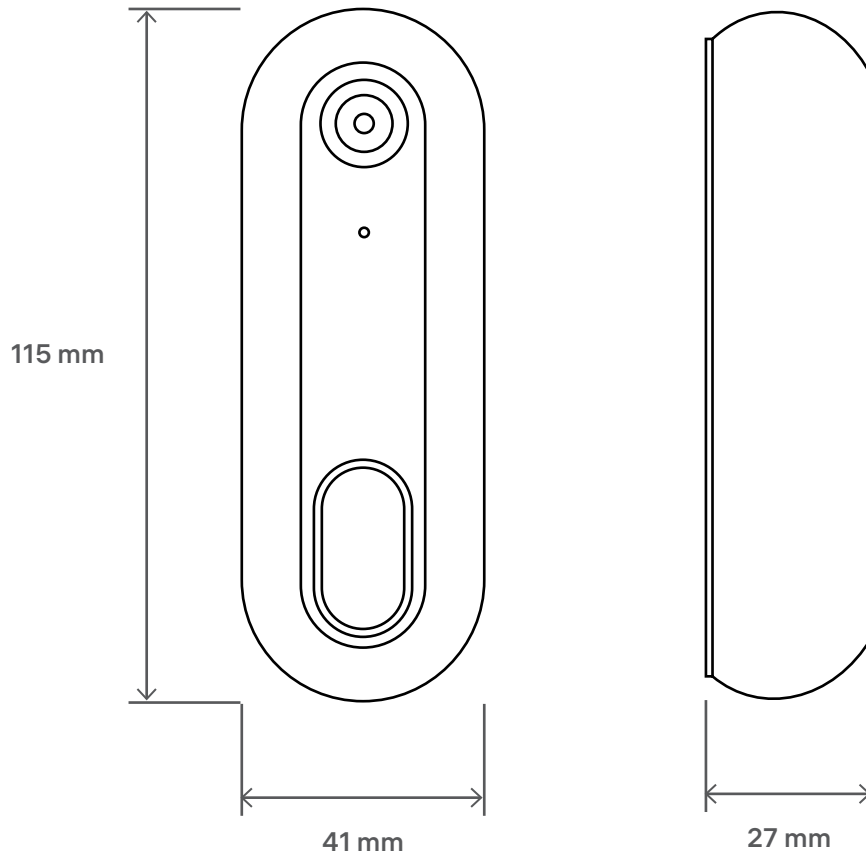

Dimensions

Basic Layout

Specifications

Connection type	Wi-Fi
Wi-Fi frequency range	2.4 GHz
Support for 5GHz networks	no
Resolution	Full HD 1080P (1920×1080) VGA (640×360)
Sensor	1/2.9" 2 MP CMOS
Lens	2.4 mm F2.0
FOV(H/V/D)	120°/64°/145°
Minimum illumination level	color 0.1 lx, b/w 0.01 lx
IR distance	10 m
Day/Night mode	auto/color/b&w
Video compression	H.264
Frame rate	25 fps
Streaming protocol	ONVIF, WebRTC, RTSP
Audio compression	G.711
Type of audio connection	half-duplex
Microphone range	5 m
PoE support	no
Local storage	microSD up to 128 GB and write speed up to 10 Mbit/sec
Backup power supply	no
Power supply	DC 5 V, 1 A/AC 12~24 V
Power consumption	4.5 W
Protection rating	IP54
Installation	outdoors
Mounting method	on vertical surfaces
Operating temperature	-20°C...+50°C
Operating humidity	up to 90% non-condensing
Dimensions	41×27×115 mm
Weight	80 g