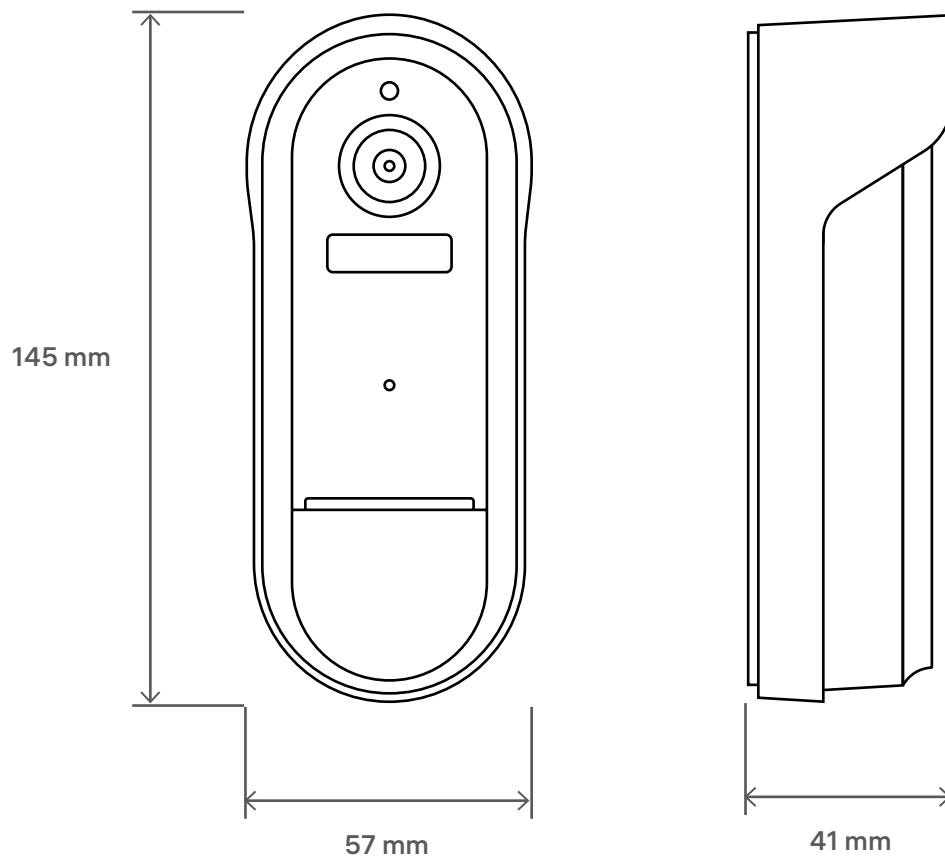

## Key Features

2 MP CMOS sensor

Rechargeable Li batteries

PIR motion sensor

Night vision

Solar panel support

MicroSD up to 128 GB

# Dimensions

# Specifications

Connection type	Wi-Fi
Wi-Fi frequency range	2.4 GHz
Support for 5GHz networks	no
Resolution	Full HD 1080P (1920×1080) VGA (640×360)
Sensor	1/2.9" 2 MP CMOS
Lens	3.2 mm F2.0
FOV(H/V/D)	106°/57°/130°
Minimum illumination level	color 0.1 lx, b/w 0.01 lx
IR distance	10 m
Day/Night mode	auto/color/b&w
PIR detection range	5 m
PIR angle	100°
Video compression	H.264
Frame rate	25 fps
Streaming protocol	WebRTC
Audio compression	G.711
Type of audio connection	half-duplex
Microphone range	5 m
PoE support	no
Local storage	microSD up to 128 GB and write speed up to 10 Mbit/sec
Backup power supply	5200 mAh rechargeable Li batteries
Battery life	2-3 months (10 times wake up per day)
Power supply	DC 5 V, 1 A/AC 12~24 V
Power consumption	2 W
Cable length	1 m
Protection rating	IP65
Installation	outdoors
Mounting method	on vertical surfaces
Operating temperature	-20 °C...+50 °C
Operating humidity	90%
Dimensions	57×41×145 mm
Weight	200 g