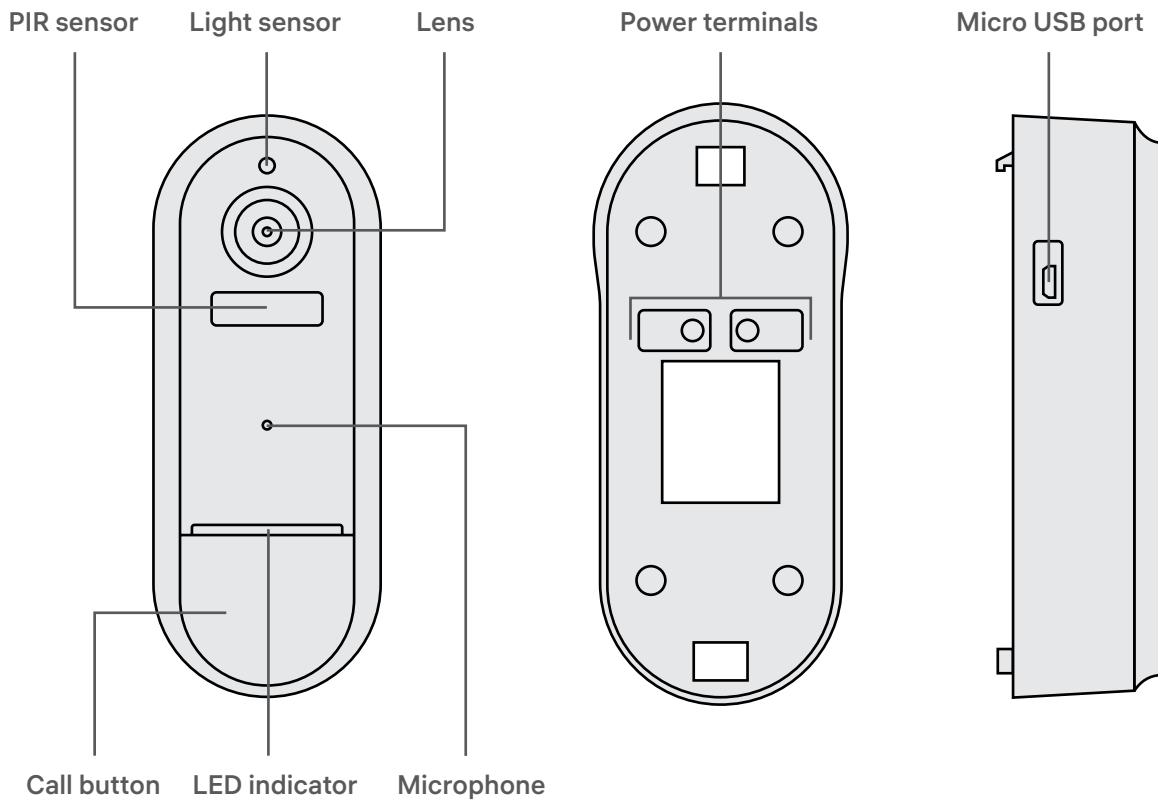

## Key Features

2 MP CMOS sensor

Rechargeable Li batteries

PIR motion sensor

Night vision

Solar panel support

MicroSD up to 128 GB

# Dimensions

# Basic Layout

# Specifications

Connection type	Wi-Fi
Wi-Fi frequency range	2.4 GHz
Support for 5GHz networks	no
Resolution	Full HD 1080P (1920×1080) VGA (640×360)
Sensor	1/2.9" 2 MP CMOS
Lens	3.2 mm F2.0
FOV(H/V/D)	106°/57°/130°
Minimum illumination level	color 0.1 lx, b/w 0.01 lx
IR distance	10 m
Day/Night mode	auto/color/b&w
PIR detection range	5 m
PIR angle	100°
Video compression	H.264
Frame rate	25 fps
Streaming protocol	WebRTC
Audio compression	G.711
Type of audio connection	half-duplex
Microphone range	5 m
PoE support	no
Local storage	microSD up to 128 GB and write speed up to 10 Mbit/sec
Backup power supply	5200 mAh rechargeable Li batteries
Battery life	2-3 months (10 times wake up per day)
Power supply	DC 5 V, 1 A/AC 12~24 V
Power consumption	2 W
Cable length	1 m
Protection rating	IP65
Installation	outdoors
Mounting method	on vertical surfaces
Operating temperature	-20 °C...+50 °C
Operating humidity	90%
Dimensions	57×41×145 mm
Weight	200 g